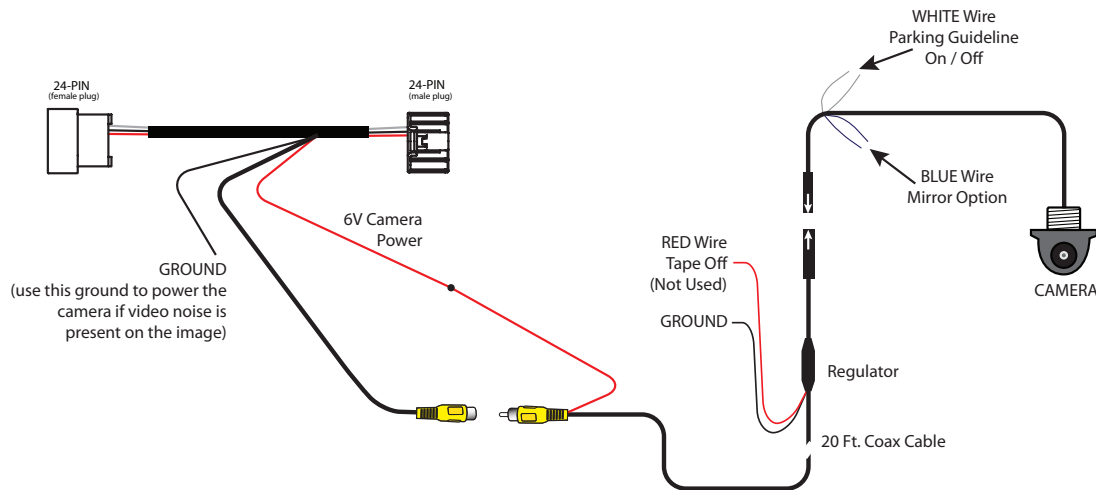

PRODUCT FEATURES:

- Automatically switches to rear-view when vehicle is in reverse gear.
- Aftermarket lip mount rear-view camera included.
- Plug & Play Installation.

PARTS INCLUDED:

RVCTY-71L Harness

CUL-04 Lip Mount Camera

INSTALLATION DIAGRAM:

MOUNTING OPTIONS:

VEHICLE APPLICATIONS:

SCION

- 2016 FRS
- 2016 IM
- 2016 TC

TOYOTA

- 2014-2016 4Runner
- 2014-2017 Camry
- 2014-2017 Corolla
- 2015 Prius C
- 2015 Prius V

- 2014-2017 RAV4
- 2014-2016 Sequoia
- 2015-2016 Sienna
- 2015-2016 Venza